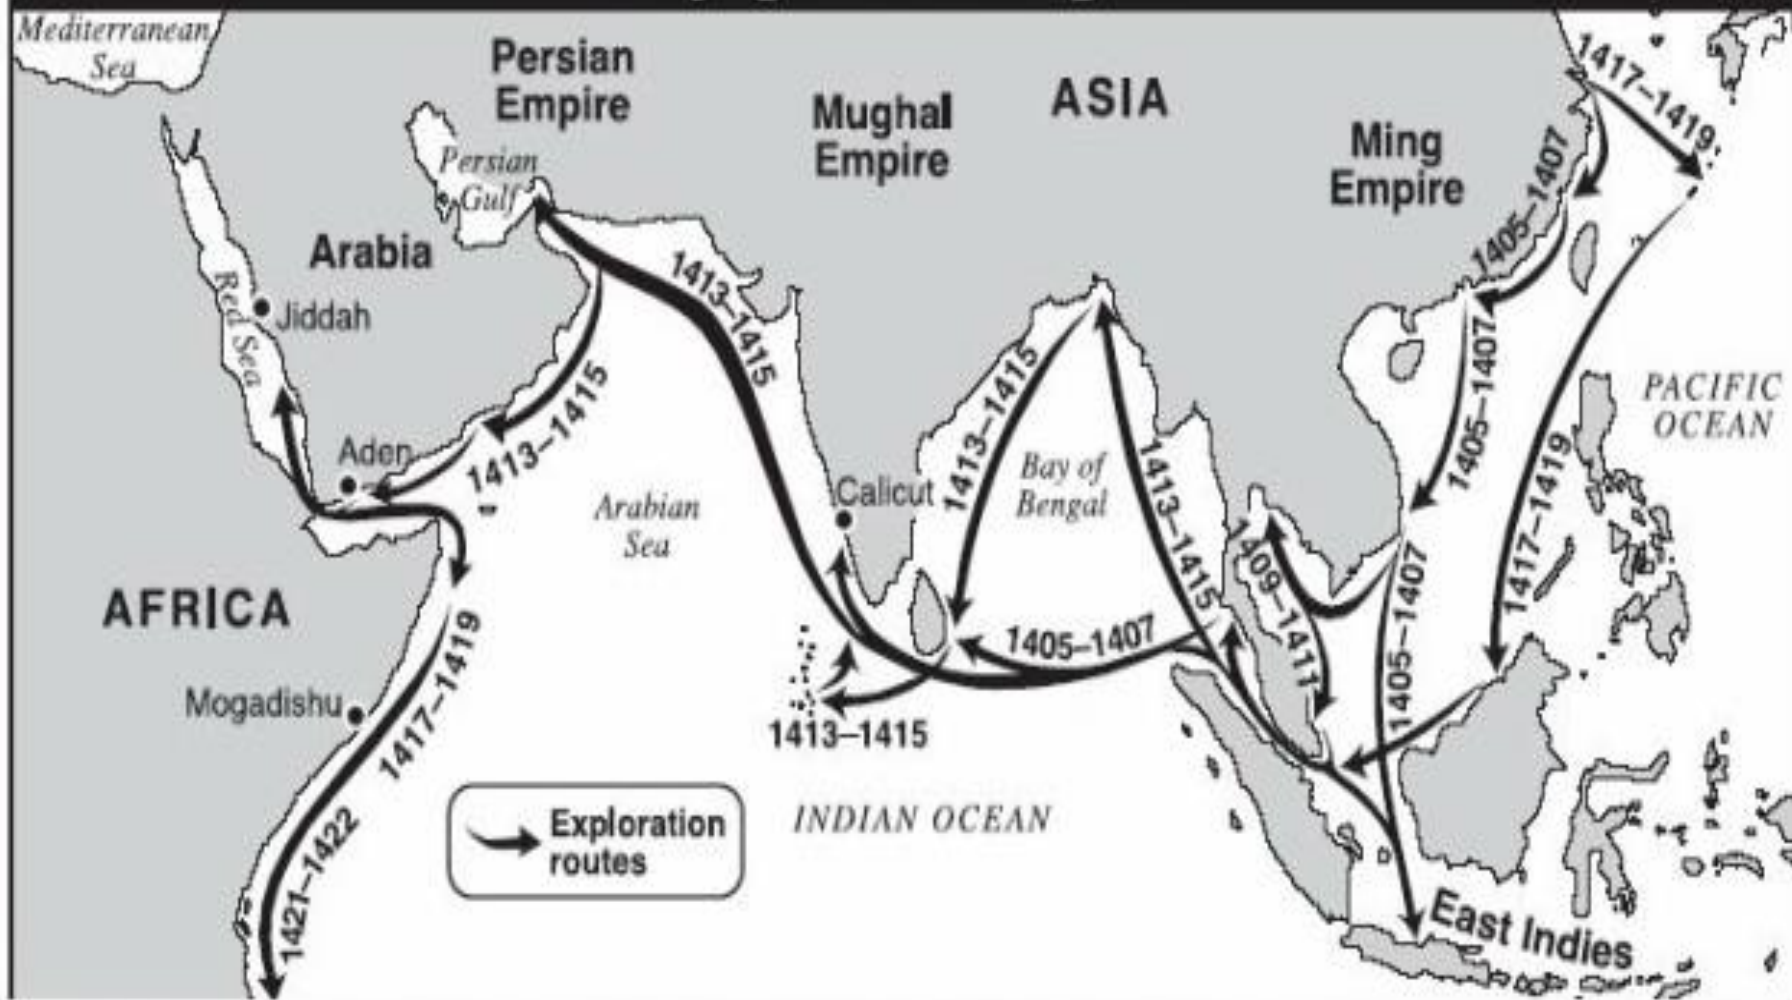

郑和

Zhèng Hé

1368 - 1644

This map shows the historic time period relative to present-day political boundaries  
<http://archive.arismia.org/art-of-asia/history/ming-dynasty-map.cfm>

# Voyages of Zheng He

7 voyages  
300+ ships

# Explore many countries

# Pirate ship